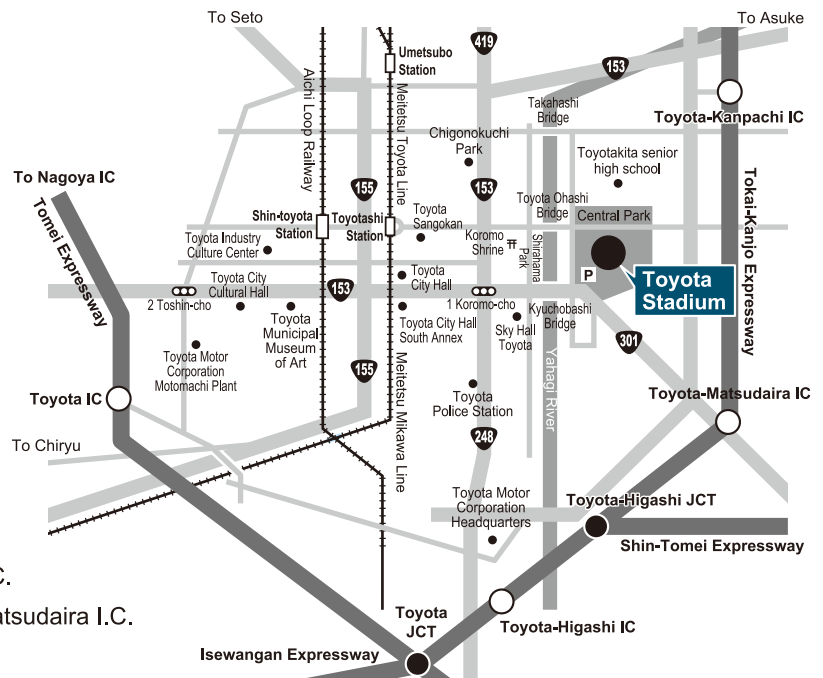

Monday, July 23, 2018; 15:30–18:00
(Registration opens at 14:30)

Venue

Toyota Stadium - West Event Square
7-2 Sengoku-cho, Toyota City, Aichi Prefecture,
postal code 471-0016; Tel: 0565-87-5200

Access

About 15min by car from Tomei Expressway Toyota I.C.
About 10 min from Tokai-Kanjo Expressway Toyota Matsudaira I.C.
About 15 min walk from Meitetsu Toyota-Shi station